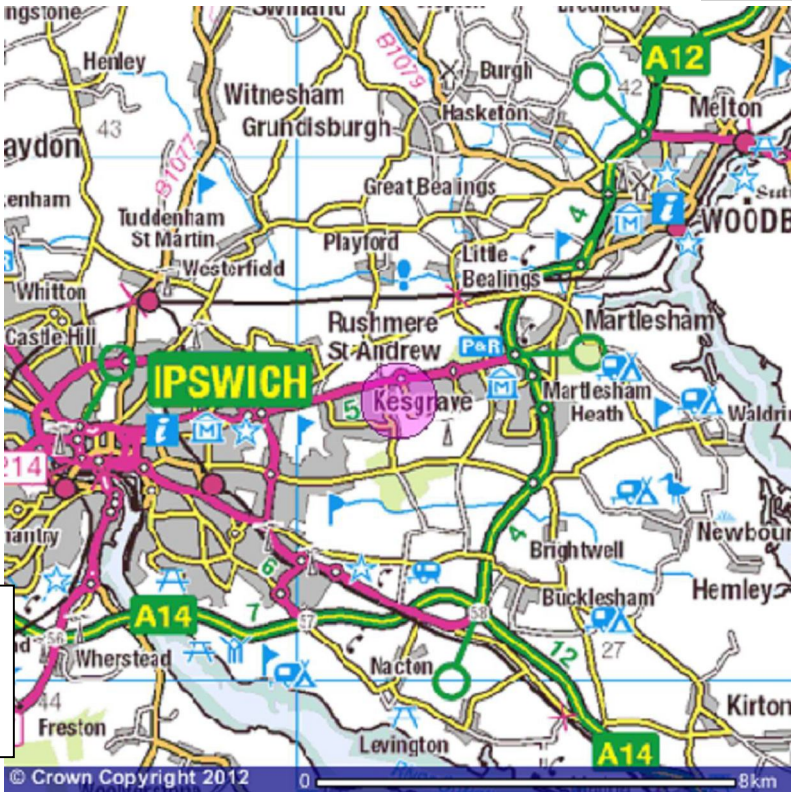

Our new meeting place – the Scout Hall, Twelve Acre Approach, Kesgrave, Ipswich IP5 1JF

To Lowestoft

Scout Hall,
Twelve Acre Approach
(off Bell Lane or Rope's Drive),
Kesgrave, Ipswich IP5 1JF

Norwich
Colchester
London
Bury St E

To Felixstowe